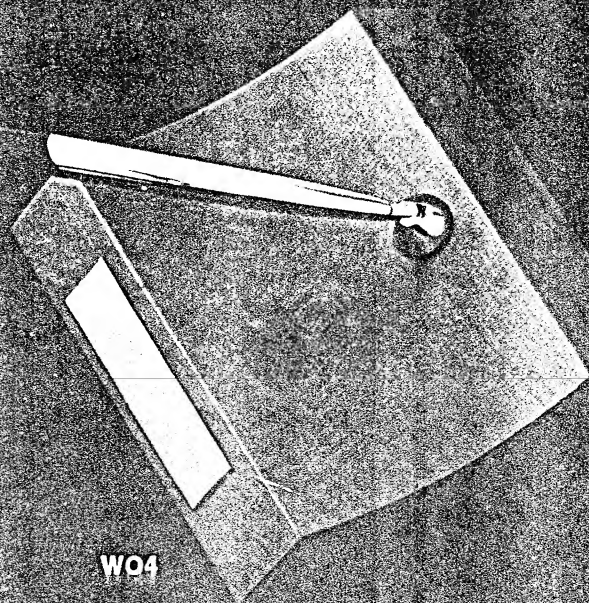

WO4

WO4 Modern sculptured walnut, $4\frac{1}{2}'' \times 4\frac{1}{2}''$; nameplate. With matching brown "Decor" ballpoint by Sheaffer. **$10.00**

TR2 Classic Travertine marble, $3\frac{1}{2}'' \times 8''$; nameplate. With fashionable brown "White Dot" ballpoint. **$15.00**

TR1 Ancient Travertine marble, $3\frac{1}{2}'' \times 4''$; nameplate. With one fashionable brown "Decor" ballpoint. **$10.00**

WO5 Choice, hand-rubbed walnut, $3\frac{1}{2}'' \times 5''$; nameplate. One brown famous quality "White Dot" ballpoint. **$12.50**